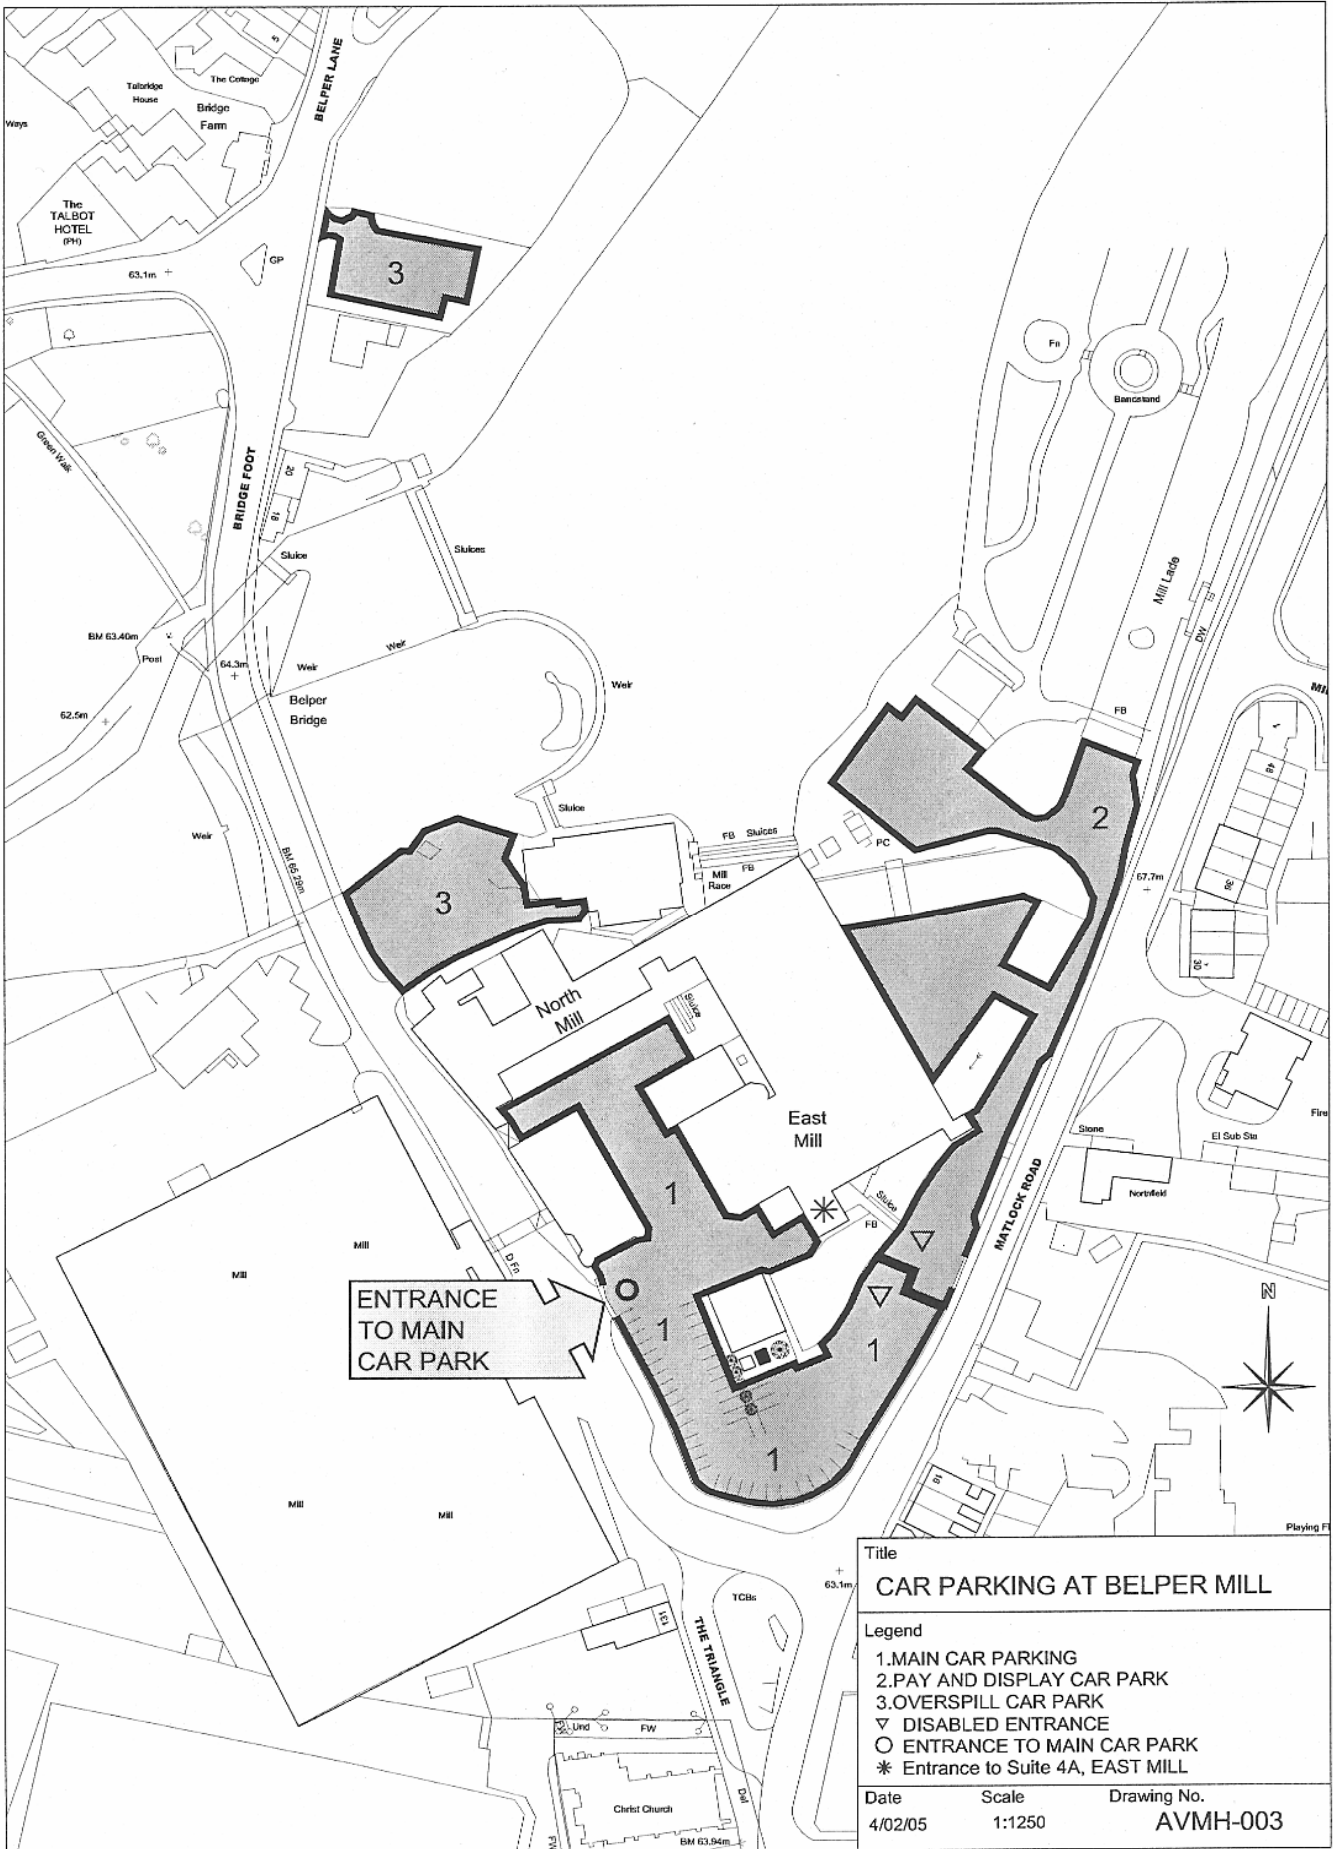

SDVSMHF
 Suite 3F East Mill
 Bridgefoot
 Belper
 Derbyshire
 DE56 2UA

Car parking, Pay & Display at The River Gardens
 accessed off Matlock Road

SDVSMHF
Suite 3F Third Floor,
East Mill, Bridgefoot Belper, DE56 2UA